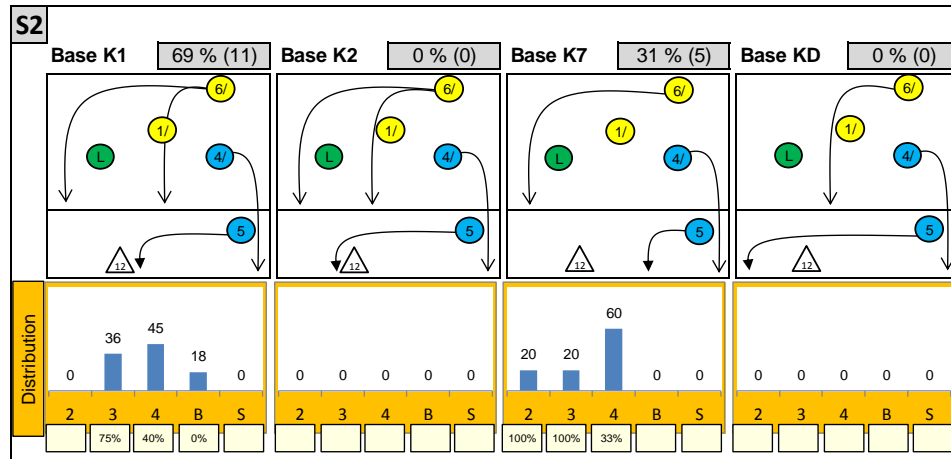

Attackdistribution depending on Settercalls - BELARUS 2014

2: Attack of Opposite

3: Attack of Middleblocker

4: Attack of Outside

B: Attack of Backrow

S: Attack of Setter

xx%: Efficiency of Attacks (-100% to +100%)