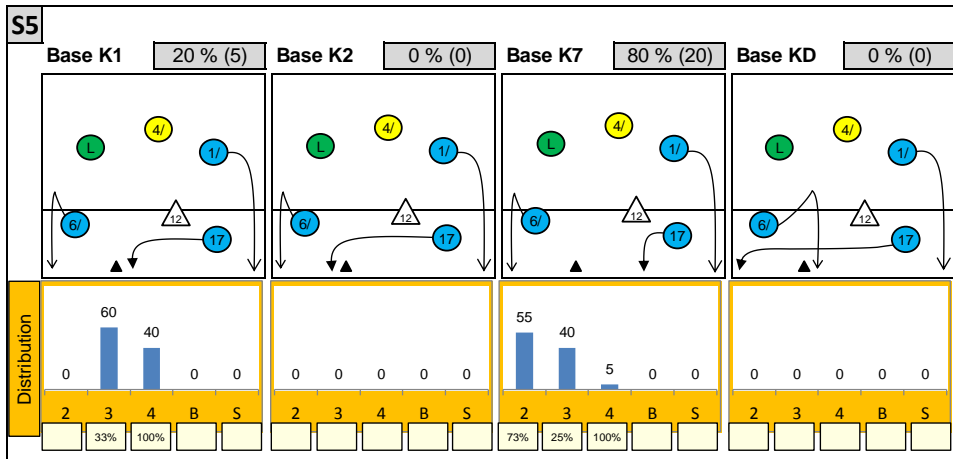

Attackdistribution depending on Settercalls - BELARUS 2014

2: Attack of Opposite

3: Attack of Middleblocker

4: Attack of Outside

B: Attack of Backrow

S: Attack of Setter

xx%: Efficiency of Attacks (-100% to +100%)