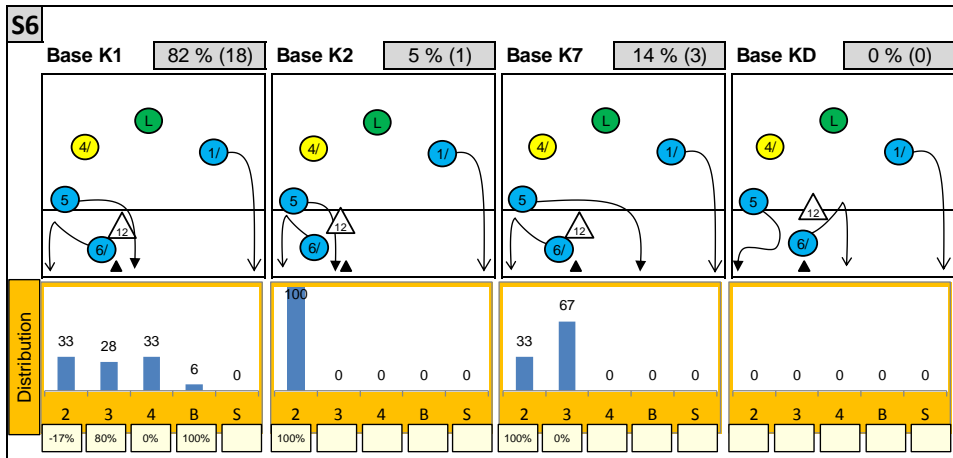

Attackdistribution depending on Settercalls - BELARUS 2014

2: Attack of Opposite

3: Attack of Middleblocker

4: Attack of Outside

B: Attack of Backrow

S: Attack of Setter

xx%: Efficiency of Attacks (-100% to +100%)