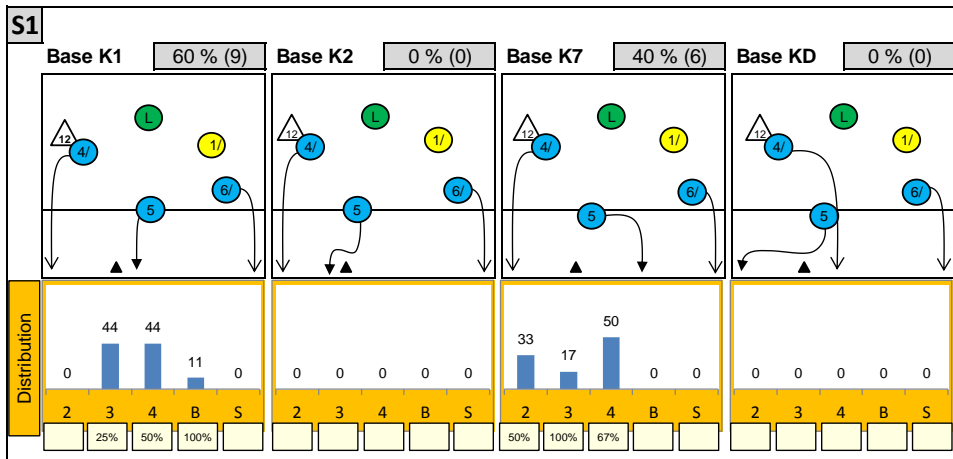

Attackdistribution depending on Settercalls - BELARUS 2014

2: Attack of Opposite

3: Attack of Middleblocker

4: Attack of Outside

B: Attack of Backrow

S: Attack of Setter

xx%: Efficiency of Attacks (-100% to +100%)