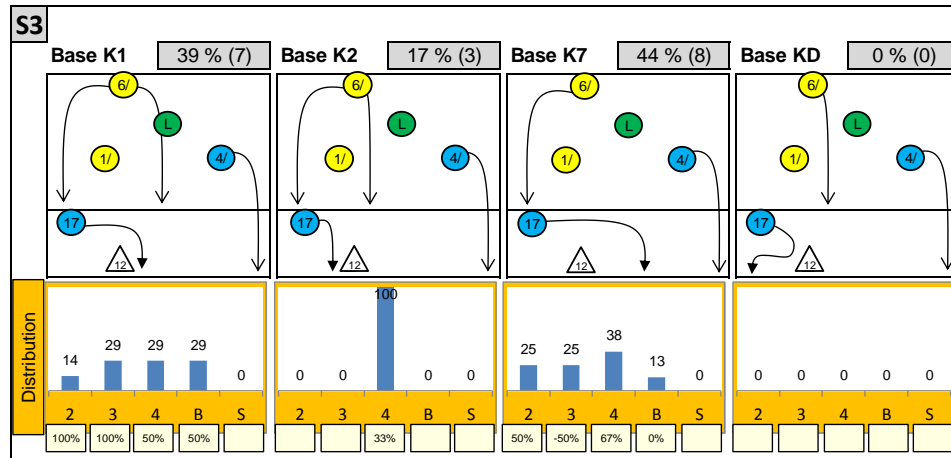

Attackdistribution depending on Settercalls - BELARUS 2014

2: Attack of Opposite

3: Attack of Middleblocker

4: Attack of Outside

B: Attack of Backrow

S: Attack of Setter

xx%: Efficiency of Attacks (-100% to +100%)