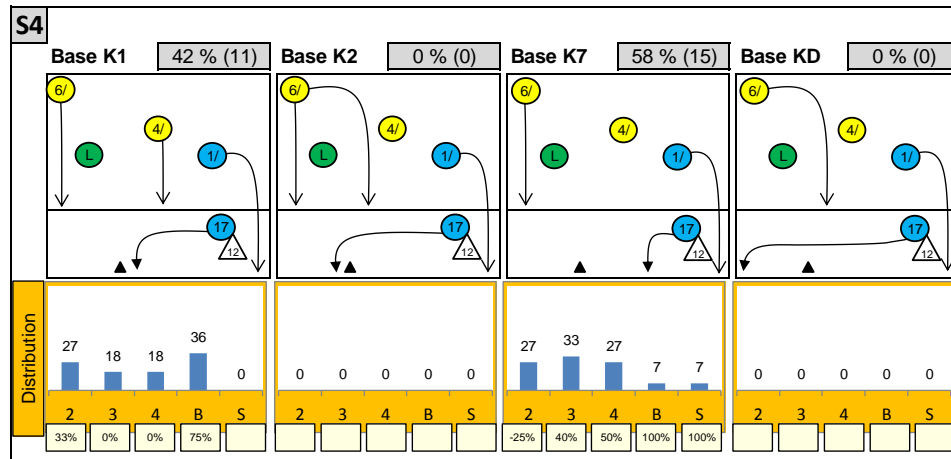

Attackdistribution depending on Settercalls - BELARUS 2014

2: Attack of Opposite

3: Attack of Middleblocker

4: Attack of Outside

B: Attack of Backrow

S: Attack of Setter

xx%: Efficiency of Attacks (-100% to +100%)